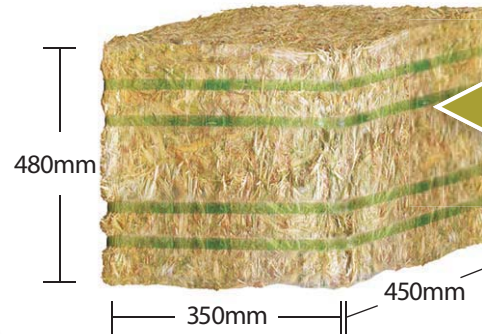

hayaustralia

Highcube Container Configuration

Unitised or wrapped

12-pack

18-pack

Full bale 36-38kg

Half-cut 18-20kg

720 bales