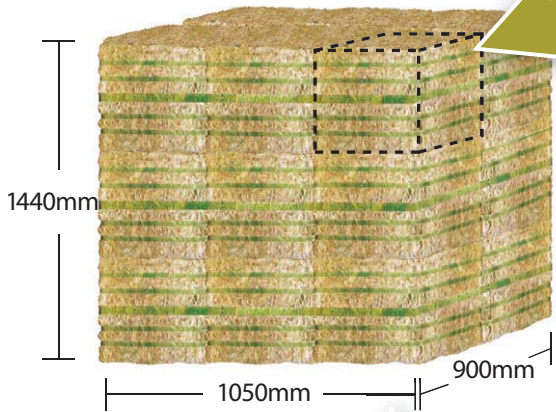

hayaustralia

Highcube Container Configuration

Unitised or wrapped

12-pack

18-pack

Full bale 36-38kg

Half-cut 18-20kg

720 bales