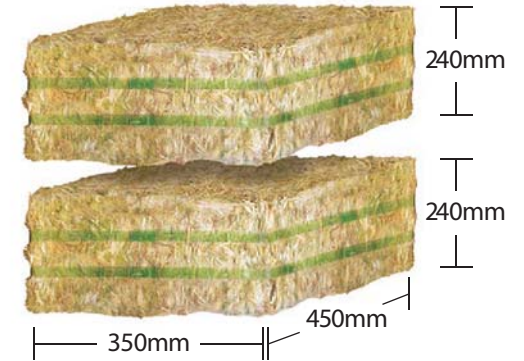

hayaustralia

Highcube Container Configuration

Unitised or wrapped

12-pack

18-pack

Full bale 36-38kg

Half-cut 18-20kg

720 bales