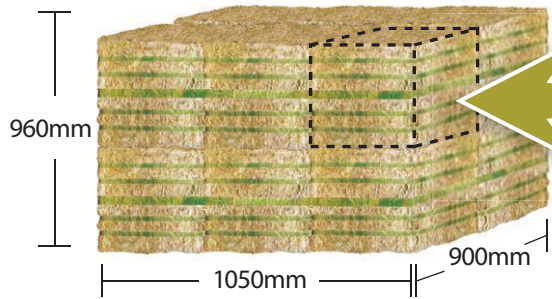

hayaustralia

Highcube Container Configuration

Unitised or wrapped

12-pack

18-pack

Full bale 36-38kg

Half-cut 18-20kg

720 bales